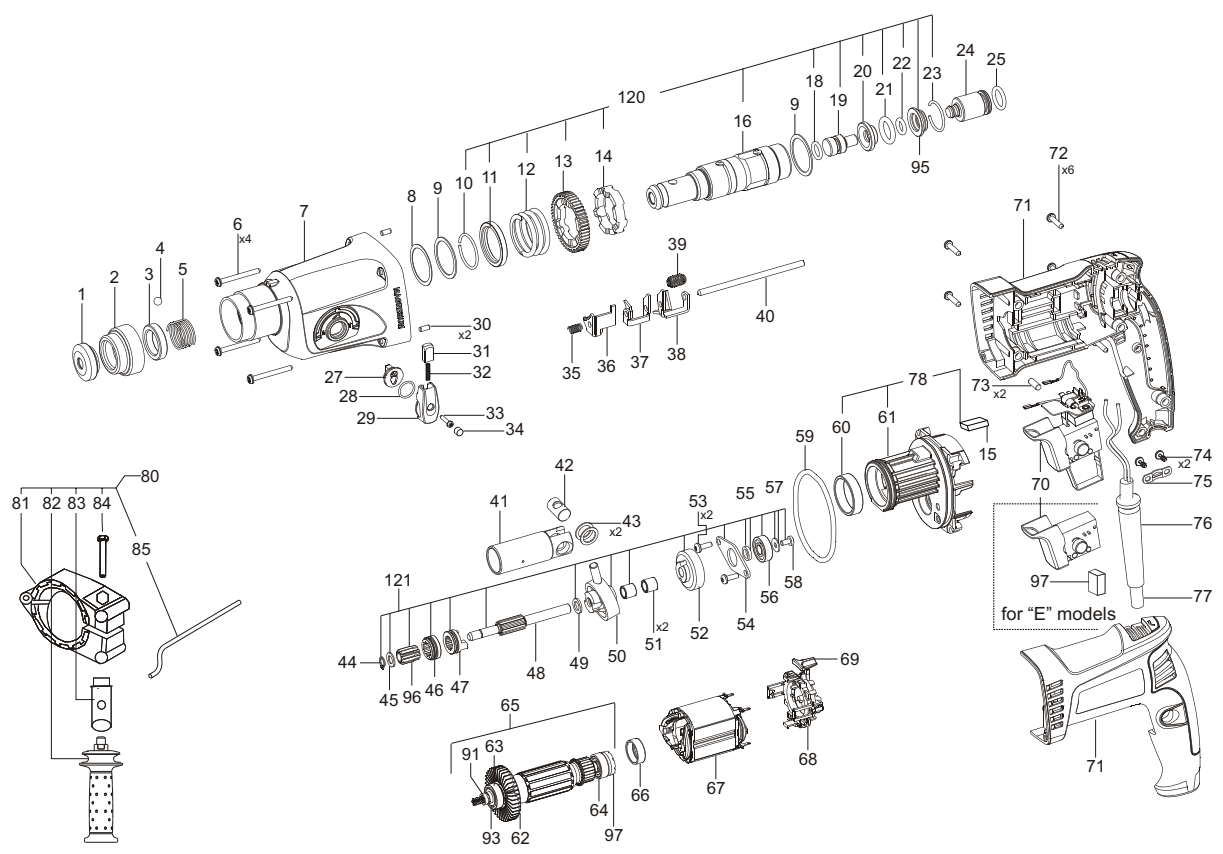

POS. No.	Ref.No.	Description	POS. No.	Ref.No.	Description
1	126964	Circlip	50	175271	Rolling thrust bearing
2	170063	Releasing bush	51	331368	Bearing K8x11x10
3	156064	Ring	52	175310	Large intermediate gear
3	175345	Limit location Ring	53	361132	Screw H1-M5X12
4	330097	Pellet 6,747-100	54	175297	Bearing Cover
5	156066	Spring	55	175298	Space bush
6	361329	Screw K4x40 TORX 20	56	330288	Bearing 6082ZP6LDS18
7	175316	Gear box set	57	131199	Washer 4,2x12x1
8	175318	Washer	58	360693	Screw M4X8
9	126983	Spacer washer	58	361434	Screw J1-M4x8
10	175370	Circlip A 32x2	58	361358	Screw J2-M4x8-8.8
11	175283	Washer	58	131389	screw
12	175284	Spring	59	331369	O-ring 68x4 - NBR85
13	175281	Spindle gear	59	331486	O-ring 68 x 4,5 NBR50
14	175282	Profile washer	60	175115	Bearing
15	175317	Gasket	61	175288	Bearing shield
16	175276	Spindle	62	4931408165	Fan
18	331205	O-ring 10.77x2.62 - FPM70	63	330949	Bearing 6000 2RSL/C3-SKF
19	175104	Medial mandrel	64	331210	Bearing 627 2RS P63LDS18SpA
20	175107	Front catch sleeve	65	175329	Armature set
21	331204	O-ring 16x4 - FPM70	66	164934	Rubber bush
22	331283	O-ring 9x3 - FPM70	67	175339	Stator set
23	175117	Circlip B25 DIN7993	68	175332	Brush holder set
24	175105	Piston	69	175258	Lever
25	331206	O-ring 15x3 - FPM85	70	175261	Switch
27	175114	Switch knob	71	175256	Casing set
28	330337	O-ring 13x1.5	72	361328	Screw K4x18 TORX 20
29	175263	Knob	73	175334	Clamping pin
29	175151	Knob	74	360646	Screw 4x9.5
30	115865	Pin	74	361360	Screw K 4X9.5 TORX 20
31	175290	Fixing bit	75	256500	Cord clamp
31	175389	Fixing bit	76	120724	Cord protector
32	175313	Spring	77	158877	Cord with a plug RAL 3020
33	361247	Screw K3x15 TORX 10	78	175315	Bearing shield set
34	175291	Stoppie	80	179386	Auxiliary handle set AVR M14/L12
34	175152	Stoppie	81	152479	Semi-ring comple
35	126998	Spring	82	173725	Handle AVR M14/L12
36	151376	Locking panel	82	146374	Handle AVR
37	151375	Switching plate	83	153840	Handle extension
38	151374	Switching plate	84	360860	Boif D1-M8X45
39	151413	Spring	85	151159	Depth gauge
40	175293	Axle	86	118984	Chuck B13L
41	175106	Cylinder	87	360582	Screw M6LHX30-8.8
42	128408	Axle	88	127040	Adapter for chuck
43	175311	Washer	91	173496	Oil - churning bush
44	331376	Circlip B7-2BD	93	175314	Washer
45	178241	Washer	95	175108	Back catch sleeve
46	151373	Bush	96	175285	Spindle gear II for Gear shaft
47	175123	Bush	97	152856	Capacitor
48	175124	Gear shaft	120	145318	Spindle set
49	175296	Washer	121	175312	Gear shaft set